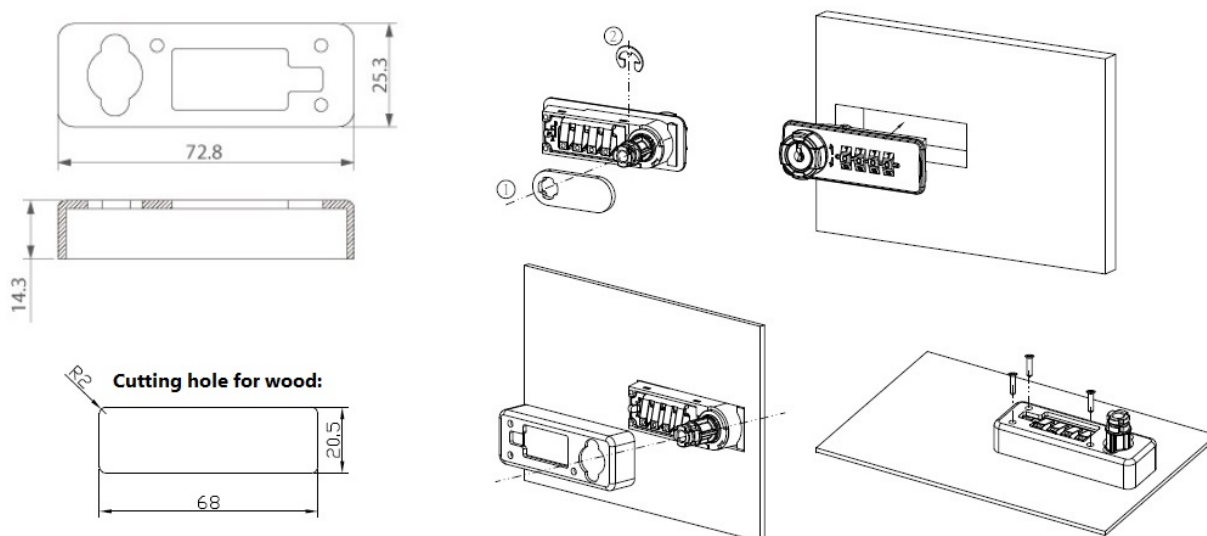

PRODUCT SHEET

Description:

Back Plate, Black Plastic, F/Lock M224, F/1-12mm Panels, W/ 3 Screws, Size: 73x25x14mm, ABS Material, Cutting Hole:, 68 x 20,5mm

Item number:

14.08.247-0

Units	Box	Carton	HS Code	Barcode
Pcs.	1	200	3926300090	
				5704866045544